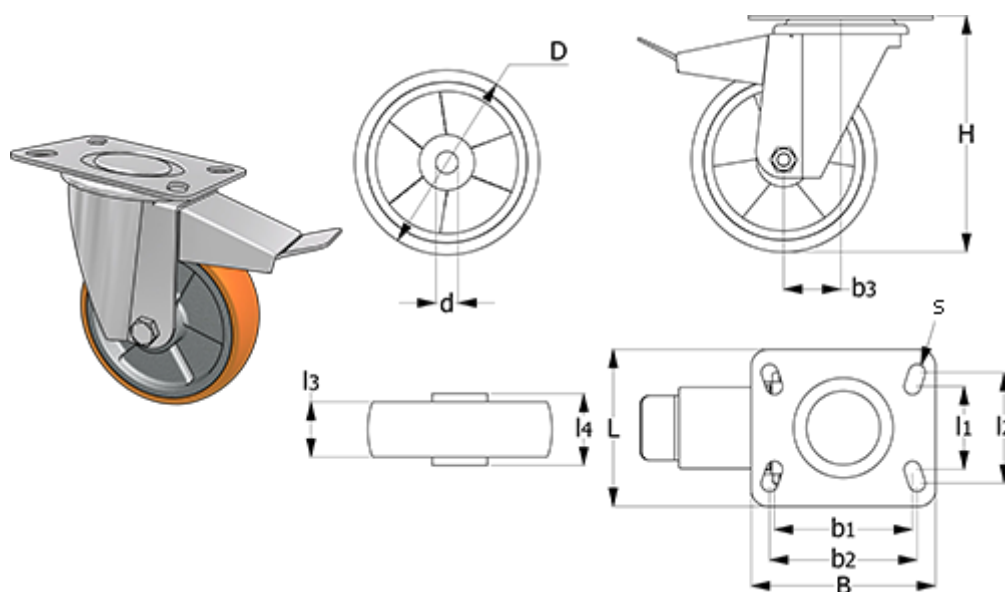

# Data Sheet

Article number: 2314451701

Description: E+G Aluminiums wheel 451701  
RE.F5-125-SSL-H turning plate wo/brake

## Measures

B	= 100	H	= 161	Type	= RE.F5-125-SSL-H
b1	= 75	L	= 85	Weight (g)	= 1390
b2	= 80	l1	= 45		
b3	= 48	l2	= 60		
Code	= 451701	l3	= 35		
D	= 125	l4	= 40		
d	= 12	Rolling resistance (N)	= 2800		
Dynamic load (N)	= 3500	s	= 9		